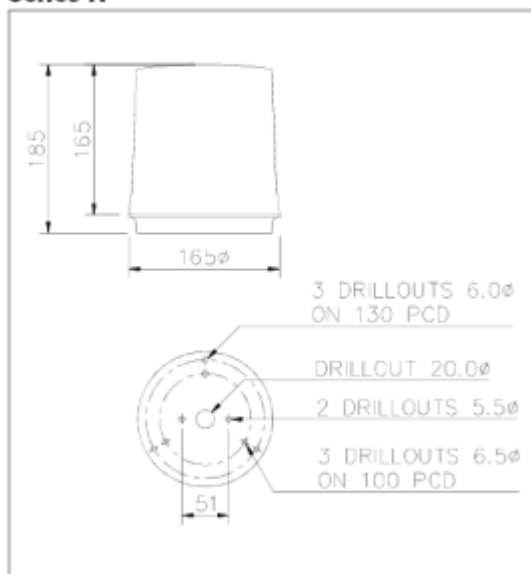

Lentile

- ROSU
- GALBEN (AMBER)
- VERDE
- ALBASTRU
- TRANSPARENT

deegee
D.G. Controls Limited

Series K

D.G. Controls Limited