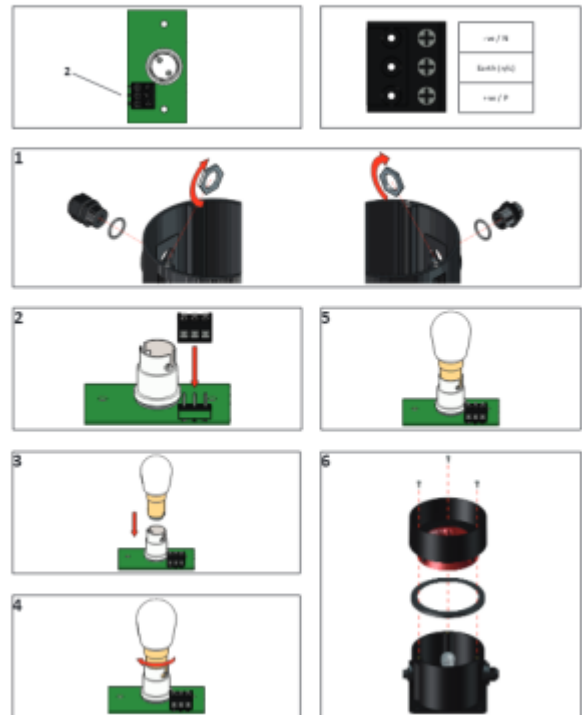

General

Filament Beacons Series U

deegree.com

Hood assembly is fitted to the base using a gasket and three screws. Mounting to panels, walls or brackets is by four external mounting holes.

Obstruction

Available

Explosionproof

Accessories

	80V/100W/40	80V/100W/100	80V/100W/40	80V/100W/100	80V/100W/40
Supply Voltage	12V/24V/48V/60V	24V/48V/60V/80V	48V/60V/80V/100V	100V/120V/150V/180V	230V/240V/250V/260V
Minimum Supply Voltage	10.2V/AC	20.4V/AC	40.8V/AC	97.7V/AC	99.8V/AC
Maximum Supply Voltage	13.8V/AC	27.6V/AC	55.2V/AC	130V/AC	264.2V/AC
Startup Current Inrush	1.75A	3.50A	7.00A	15.0A	100mA
Peak Operating Current	80mA				
Rated Lamp Power	25W	25W	50W	100W	200W
Flash Rate	Non-Flashing (Continuous) or Pulse				
Light Output (lm)	83 lm	83 lm	166 lm	332 lm	664 lm
Beam Angle	12°	12°	24°	48°	96°
Colour	Red	Green	Blue	White	Yellow
Operating Temperature Range	-20 to +50 degrees C				
Net Product Weight	60g	60g	120g	240g	480g

84-02

SBU/B15d Static Lamp Beacon

deegree.com