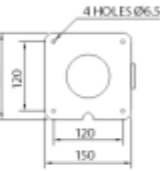

Hood assembly is fitted to the base using a gasket and three screws. Mounting to panels, walls or brackets is by four external mounting holes.