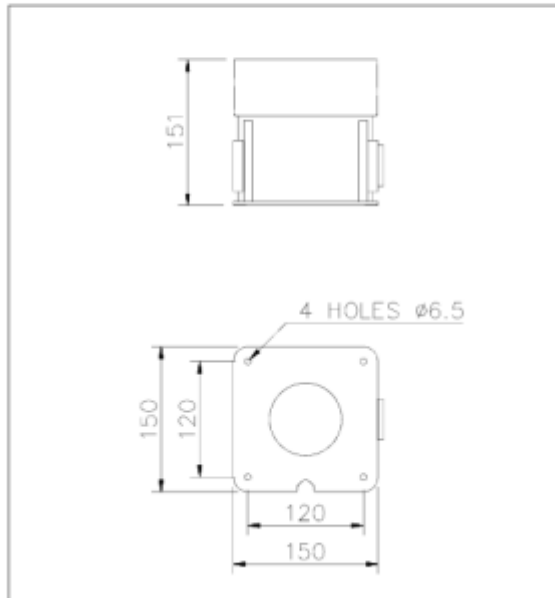

General

Filament Beacons Series U

deegree.com

Hood assembly is fitted to the base using a gasket and three screws. Mounting to panels, walls or brackets is by four external mounting holes.

Obstruction

Available

Explosionproof

Accessories

	80V/100W/40	80V/100W/100	80V/100W/40	80V/100W/100	80V/100W/40
Supply Voltage	12V/24V/48V/60V	24V/48V/60V/80V	48V/60V/80V/100V	100V/120V/150V/180V	230V/240V/250V/260V
Minimum Supply Voltage	10.2V/AC	20.4V/AC	40.8V/AC	97.7V/AC	99.8V/AC
Maximum Supply Voltage	13.8V/AC	27.6V/AC	55.2V/AC	130V/AC	264.2V/AC
Startup Current Inrush	1.75A	3.50A	7.00A	15.0A	100mA
Peak Operating Current	80mA				
Rated Lamp Power	25W	25W	50W	100W	200W
Flash Rate	Non-Flashing (Continuous) or Pulse				
Light Output (lm)	83 lm	83 lm	166 lm	332 lm	664 lm
Beam Angle	12°	12°	24°	48°	96°
Colour	Red	Green	Blue	White	Yellow
Operating Temperature Range	-20 to +50 degrees C				
Net Product Weight	60g	60g	120g	240g	480g

84-02

SBU/B15d Static Lamp Beacon

deegree.com

030849/06.01.2018

D.G. Controls Limited

Series U